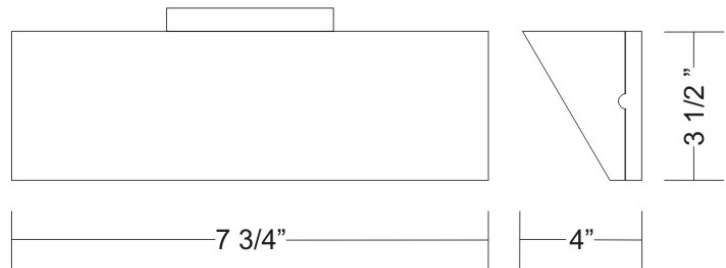

BRIGHT SURFACE

D23039

GENERAL

Series: Bright
Division: Design
Mounting Type: Surface
Mounting Location: Wall
Subcategory: Sconce

PHYSICAL

Length (mm): 197
Length (in): 7 ³/₄
Width (mm): 102
Width (in): 4
Height (mm): 89
Height (in): 3 ¹/₂
Extension (mm): 102
Extension (in): 4
Weight (kg): 1.4
Weight (lbs): 3
Diffuser: Glass

ELECTRICAL

Number of Lamps: 1
Lamp Type: LED Retrofit / Halogen
Lamp Shape: T3
Bulb Included: Bulb Not Included
Total Output Wattage (W): 23 / 100
Max. Wattage Per Lamp (W): 23 / 100
Lamp Base: R7s
Dimming: Non-Dimmable
Input Voltage (V): 120

LED

OPTICAL

RATINGS AND CERTIFICATIONS

Certified By: CSA Certified to UL and CSA Standards

PROJECT	_____
TYPE	_____
NOTES	_____
QUANTITY	_____
DATE	_____