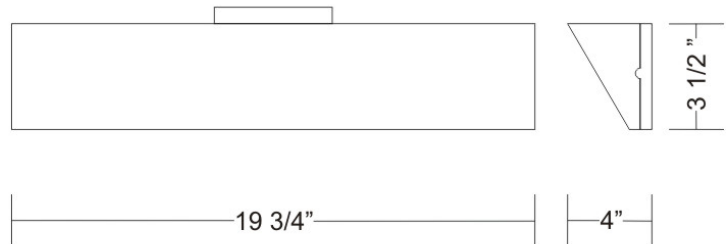

BRIGHT SURFACE

D23045

GENERAL

Series: Bright
Division: Design
Mounting Type: Surface
Mounting Location: Wall
Subcategory: Sconce

PHYSICAL

Width (mm): 500
Width (in): 19.75
Height (mm): 89
Height (in): 3.5
Extension (mm): 102
Extension (in): 4
Weight (kg): 2.04
Weight (lbs): 4.5
Diffuser: Amber Glass
Fixture Finish: Chrome

ELECTRICAL

Number of Lamps: 1
Lamp Type: T4 Compact Fluorescent
Lamp Shape: T4
Bulb Included: Bulb Not Included
Total Output Wattage (W): 36
Max. Wattage Per Lamp (W): 36W
Lamp Base: 2G11
Dimming: Non-Dimmable
Input Voltage (V): 120

LED

OPTICAL

RATINGS AND CERTIFICATIONS

Certified By: CSA Certified to UL and CSA Standards

PROJECT	_____
TYPE	_____
NOTES	_____
QUANTITY	_____
DATE	_____